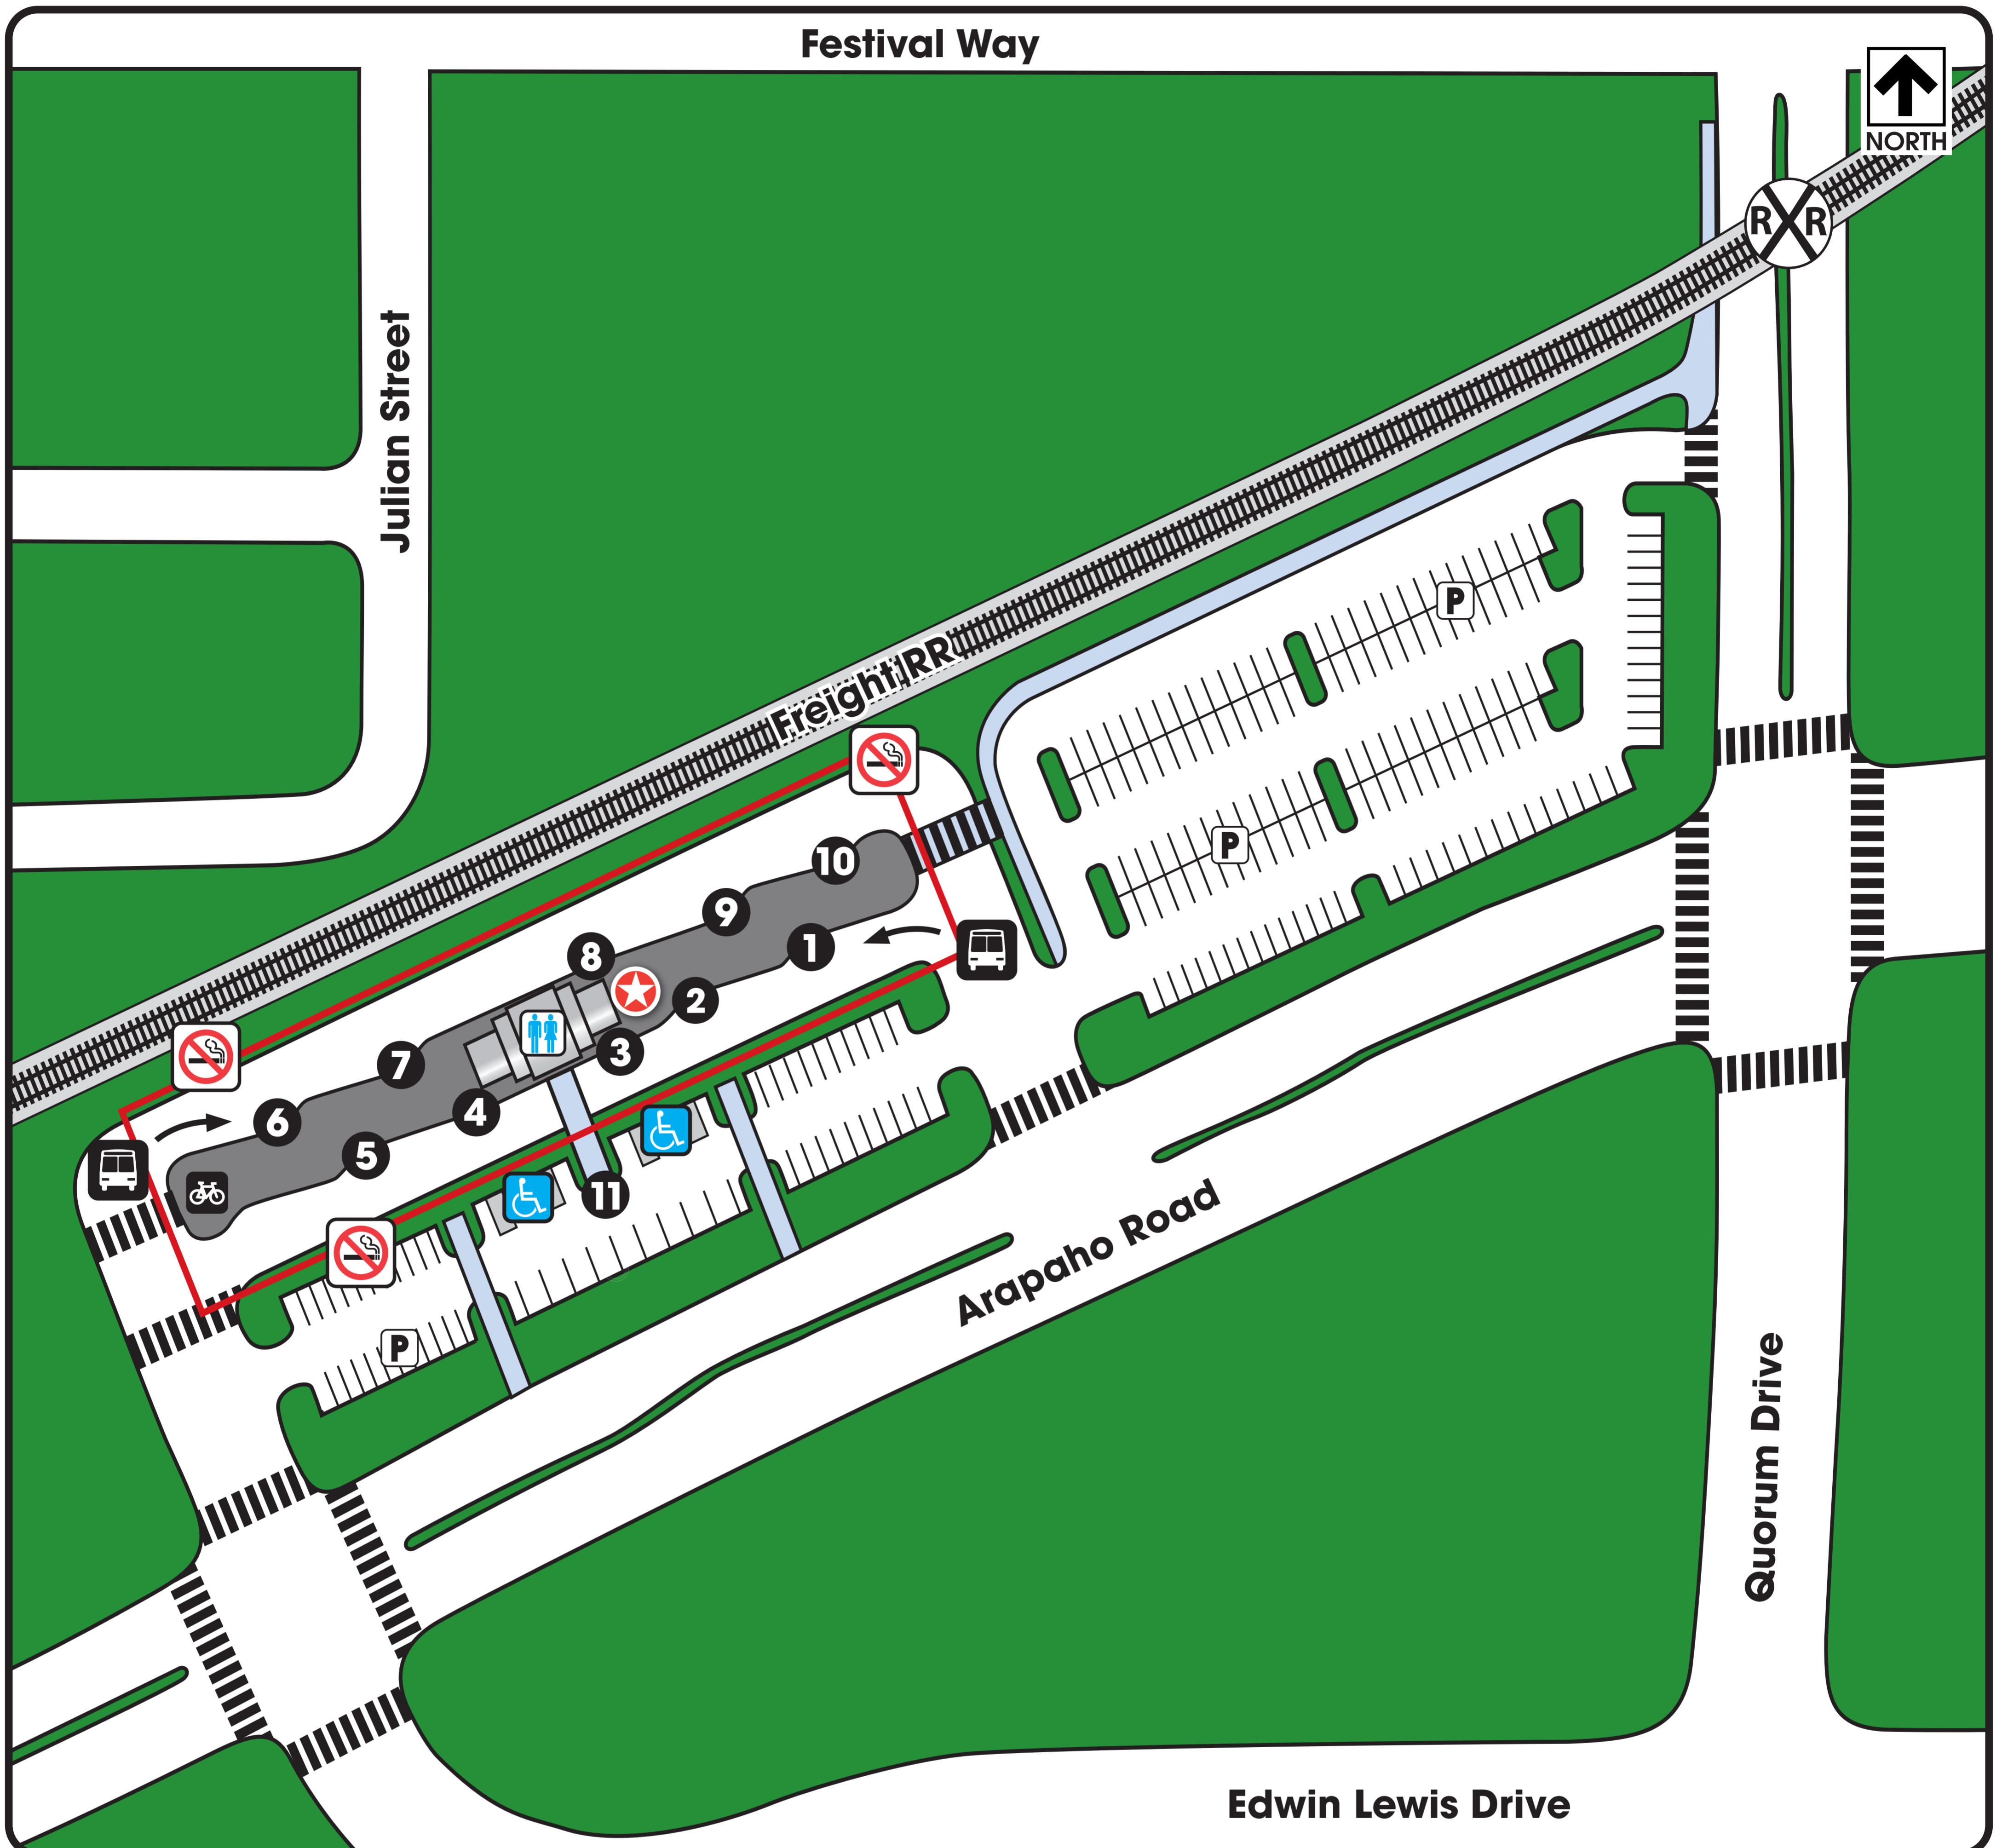

Addison Transit Center

Effective: October 19, 2020

Legend

- You Are Here
- Bus Departures/Arrivals
- Restrooms
- Pedestrian Crosswalk
- Accessible
- Parking
- Bicycle Storage/Parking
- Freight RR Crossing

Where to Board Bus

- 1** 534
- 2** 402 Downtown Garland Station, 488 LBJ/Skillman Station
- 3** 333
- 4** 402 Downtown Carrollton, 403 Irving Convention Center
- 5** 403 Spring Valley, 488 Farmers Branch
- 6** 183
- 7** 205, 536
- 8** 36, 362
- 9** 347, 361
- 10** 350, 463
- 11** Paratransit