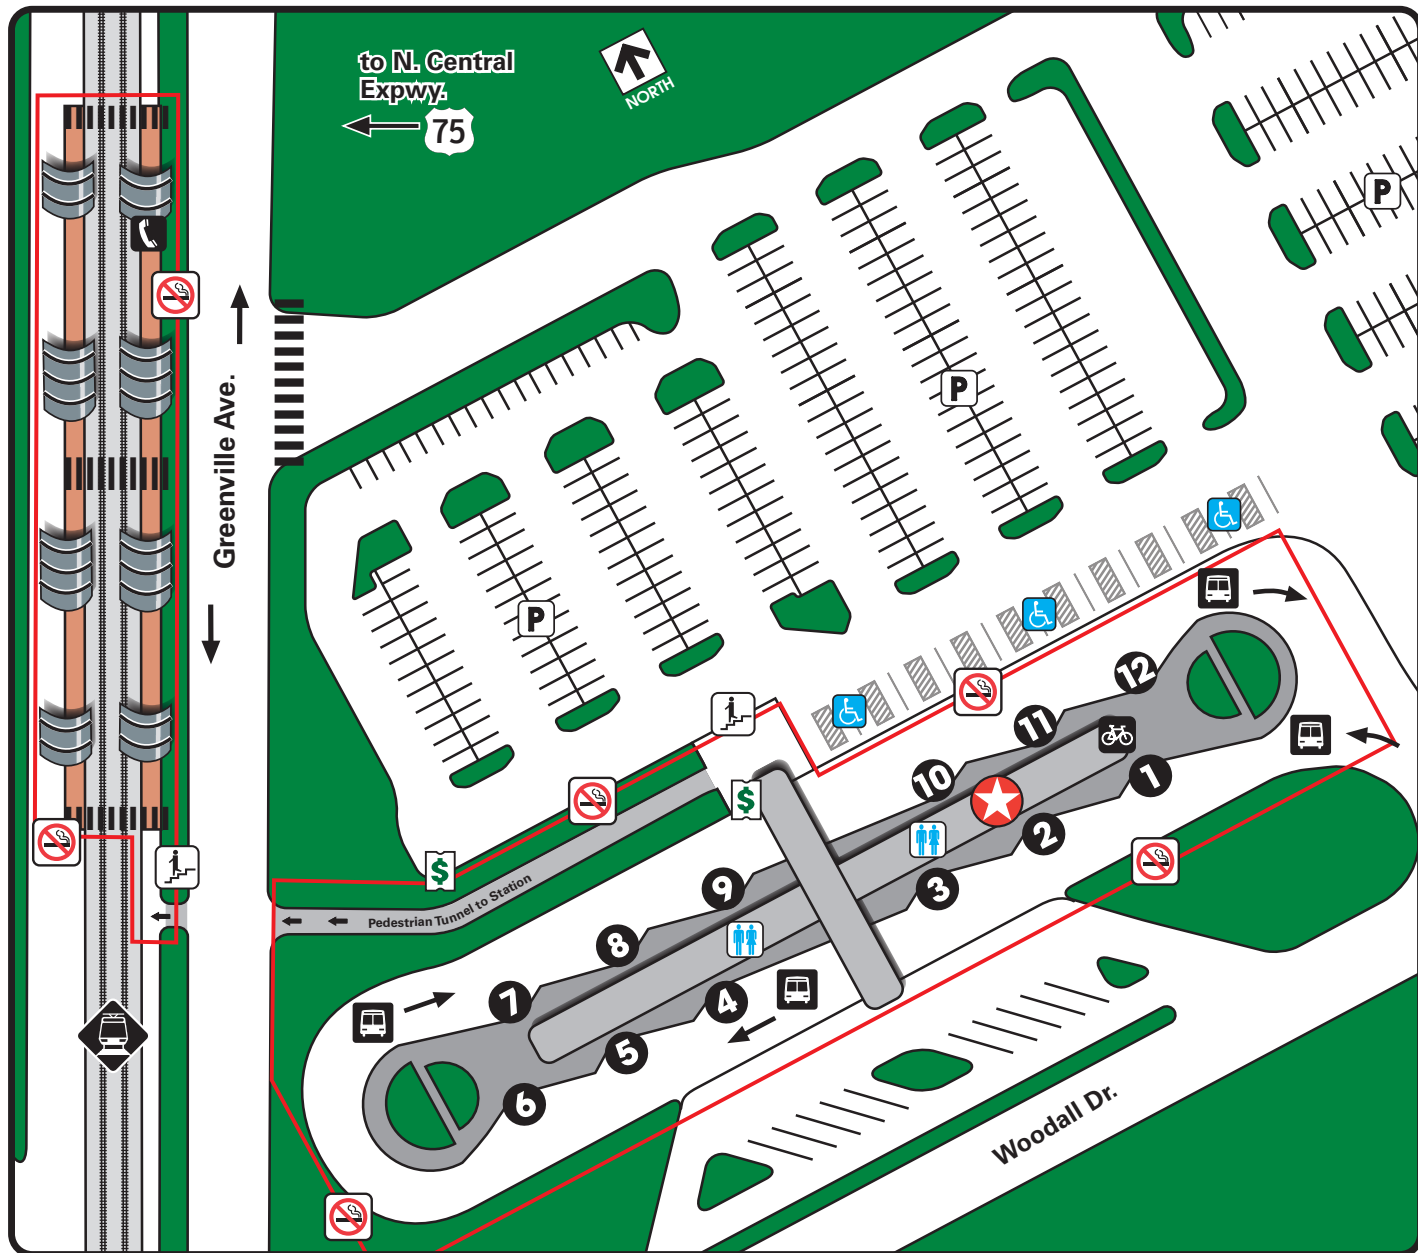

ARAPAHO CENTER STATION

Legend

- You are here
- Restrooms
- Rail Station Platform
- Bus Departures
- Ticket Vending Machine
- Parking
- Stairs
- Bicycle Locker
- Pedestrian Crosswalk
- Accessible
- No Smoking Areas (Outlined in RED)

Where to Board Bus

- 1 Rail Disruption Shuttle
- 2 238 Downtown Garland Station
- 3 238 Addison Transit Center
- 4 For Future Use
- 5 For Future Use
- 6 GEICO
- 7 For Future Use
- 8 For Future Use
- 9 For Future Use
- 10 240
- 11 Paratransit
- 12 243

Information

TWO GREAT WAYS TO PAY & SAVE!

GoPass®

TAP CARD MOBILE APP

Download the app
DART Say Something
 No smartphone? Text 214-256-1819