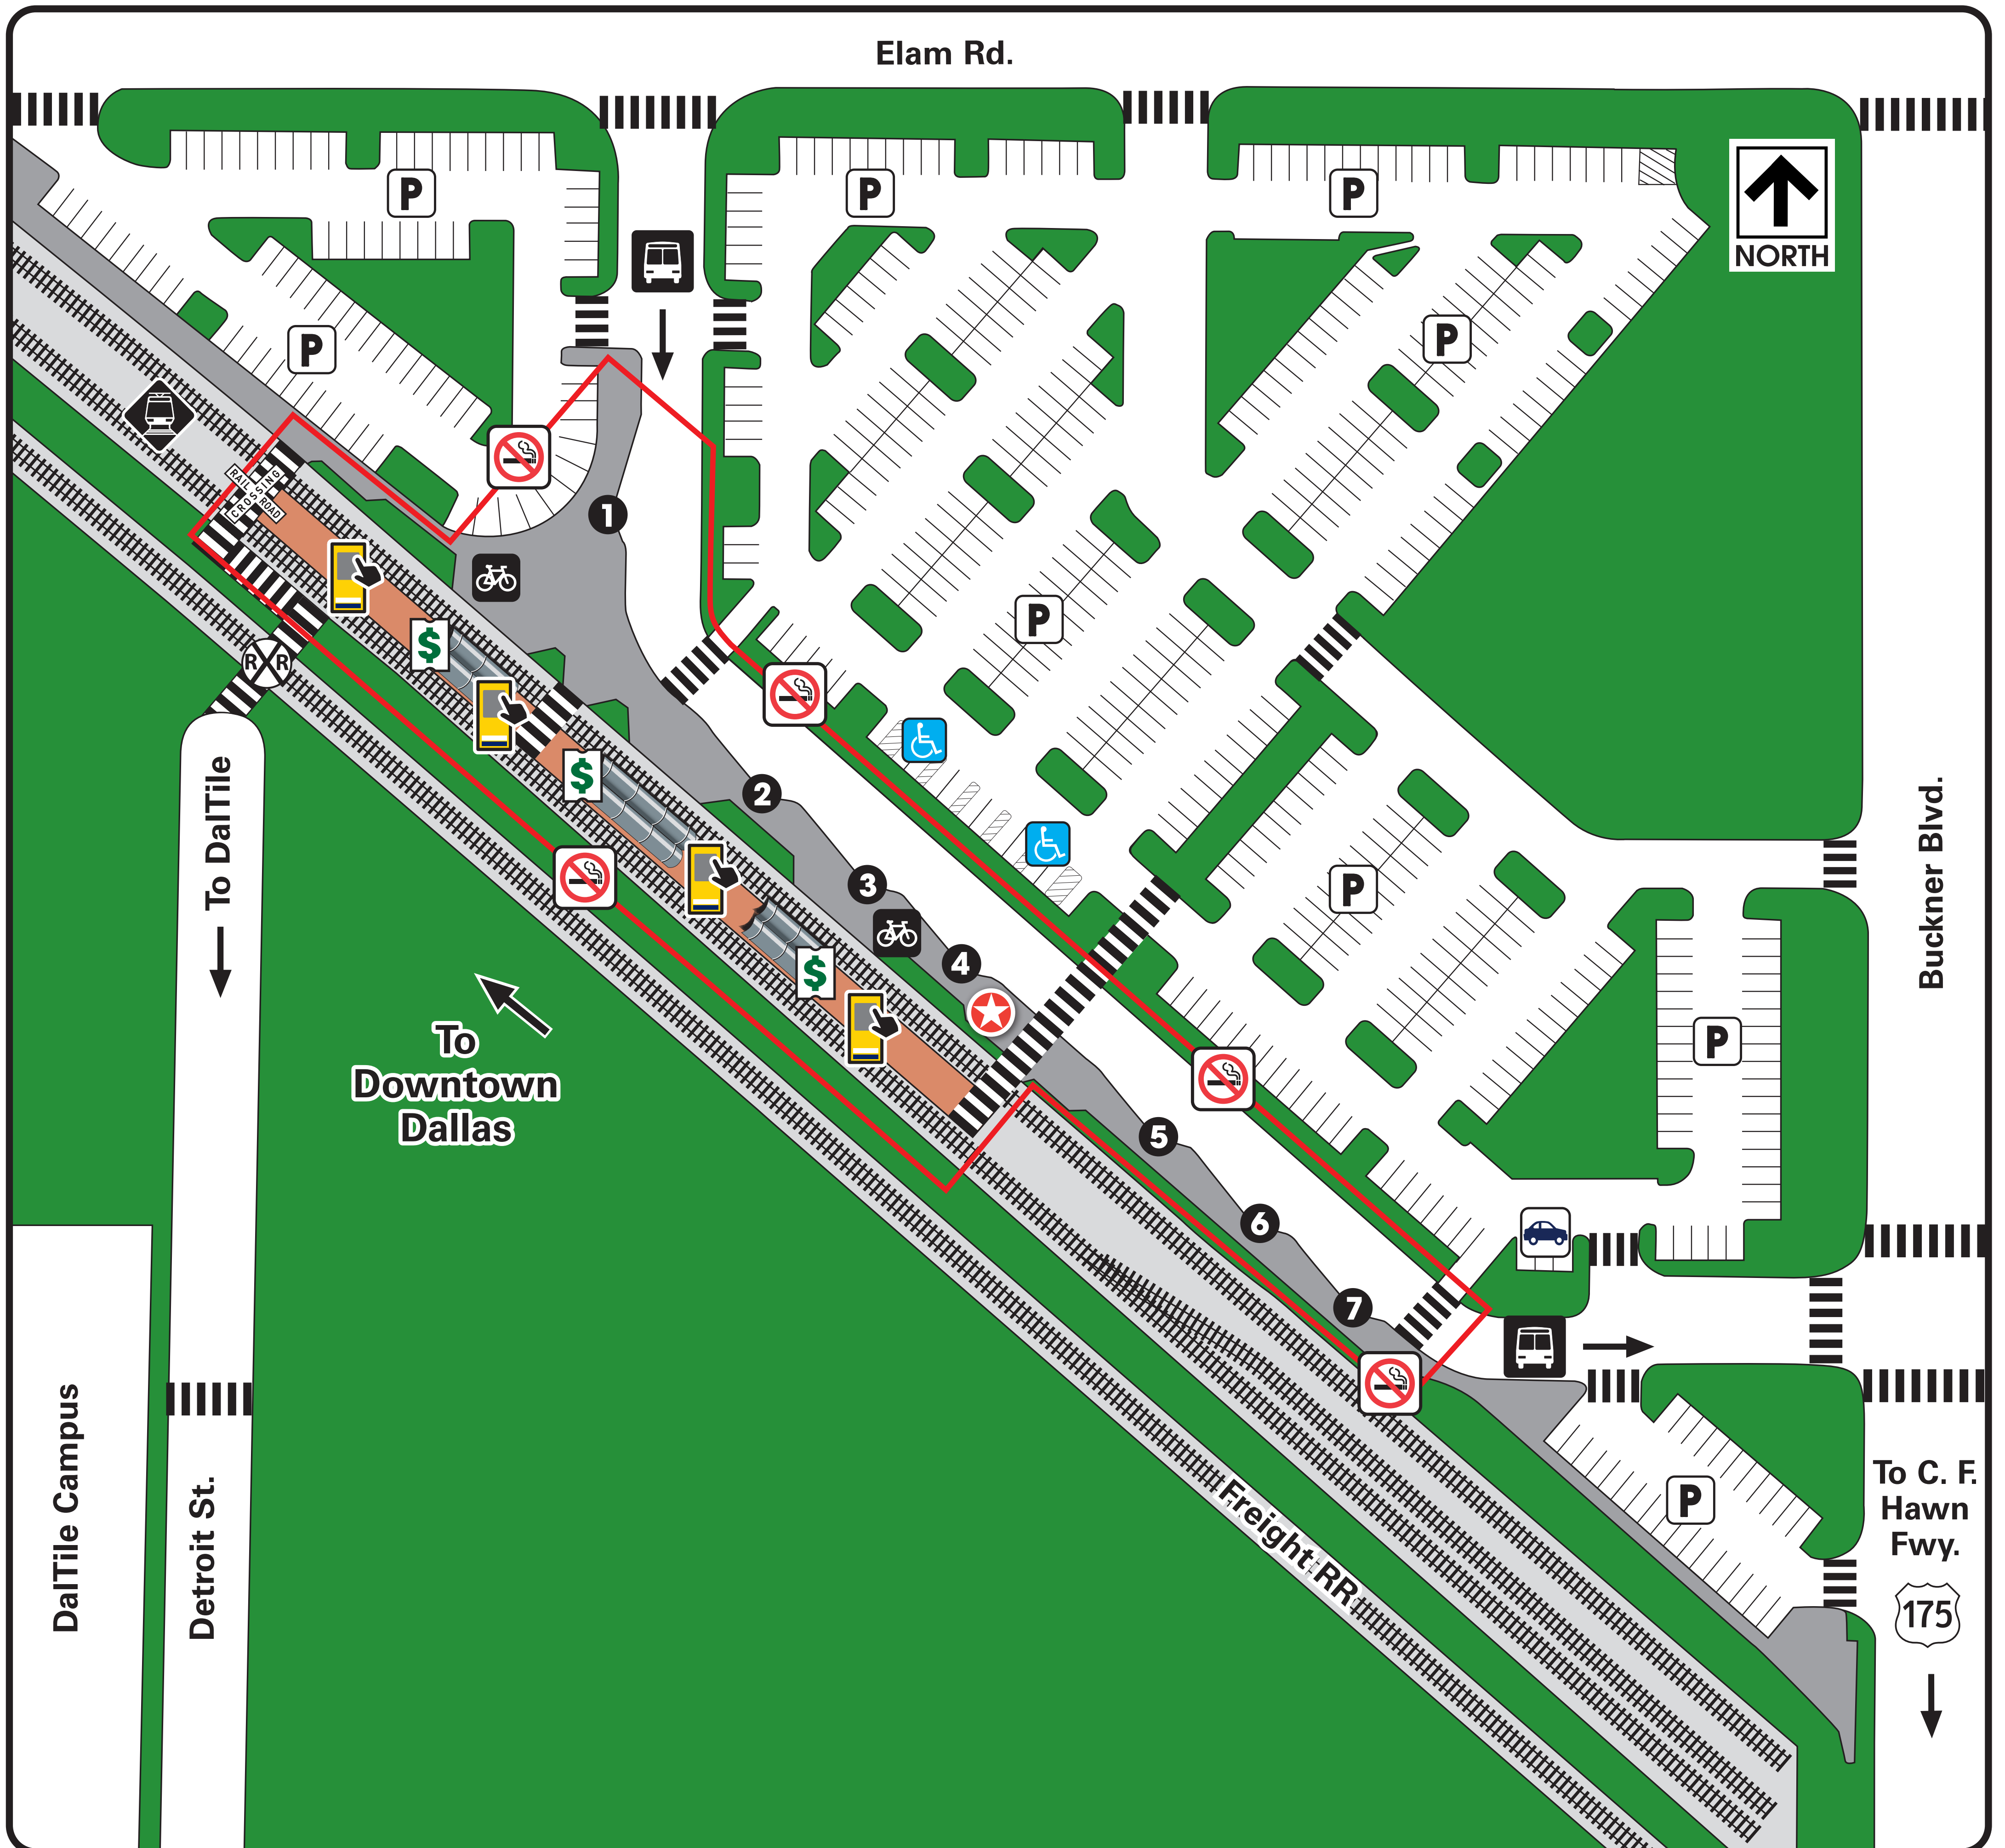

# Buckner Station

Effective: October 19, 2020

### Legend

- You Are Here
- DART Rail
- Bus Departures/Arrivals
- Ticket Vending Machine
- Kiosk
- Pedestrian Crosswalk
- Accessible
- Parking
- Bicycle Storage/Parking
- Rideshare Pickup/Drop Off
- Railroad Crossing
- Freight RR Crossing

### Bus Boarding

- 1** 466, *Rail Disruption Shuttle*
- 2** 467
- 3** 591
- 4** 595, Paratransit
- 5** 597
- 6** 594 Lake June, *GoLink* - Rylie
- 7** 594 US 175, *GoLink* - Kleberg

### Information

**TWO GREAT WAYS TO PAY & SAVE!**

**GoPass<sup>®</sup>**

TAP CARD MOBILE APP

Download the app  
DART Say Something  
No smartphone? Text 214-256-1819