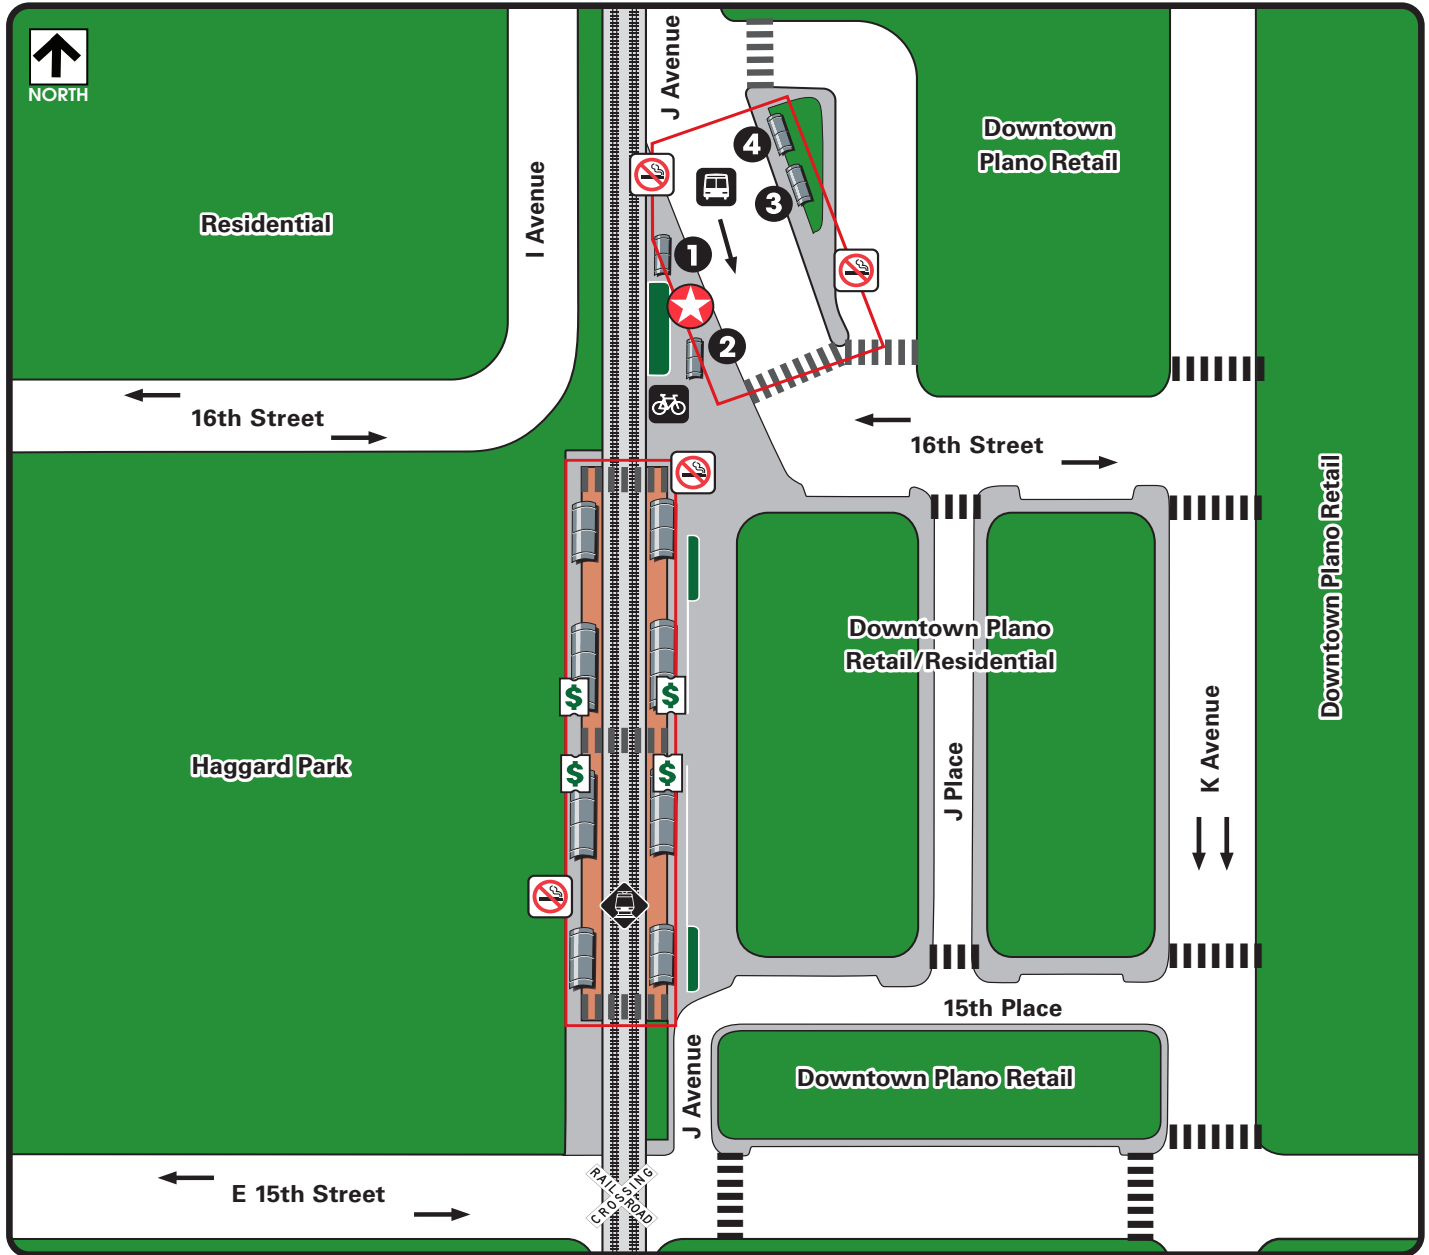

DOWNTOWN PLANO STATION

Legend

- You are here
- Rail Station Platform
- Bus Departures
- Ticket Vending Machine
- Bicycle Parking
- Pedestrian Crosswalk
- Railroad Crossing
- No Smoking Areas (Outlined in RED)

Where to Board Bus

- 1 236 Addison Transit Center
- 2 247 South Garland Transit Center
- 3 236 Parker Road Station, **Rail Disruption Shuttle**
- 4 247 Parker Road Station, Paratransit

Information

TWO GREAT WAYS TO PAY & SAVE!

GoPass®

TAP CARD MOBILE APP

Download the app
DART Say Something
No smartphone? Text 214-256-1819