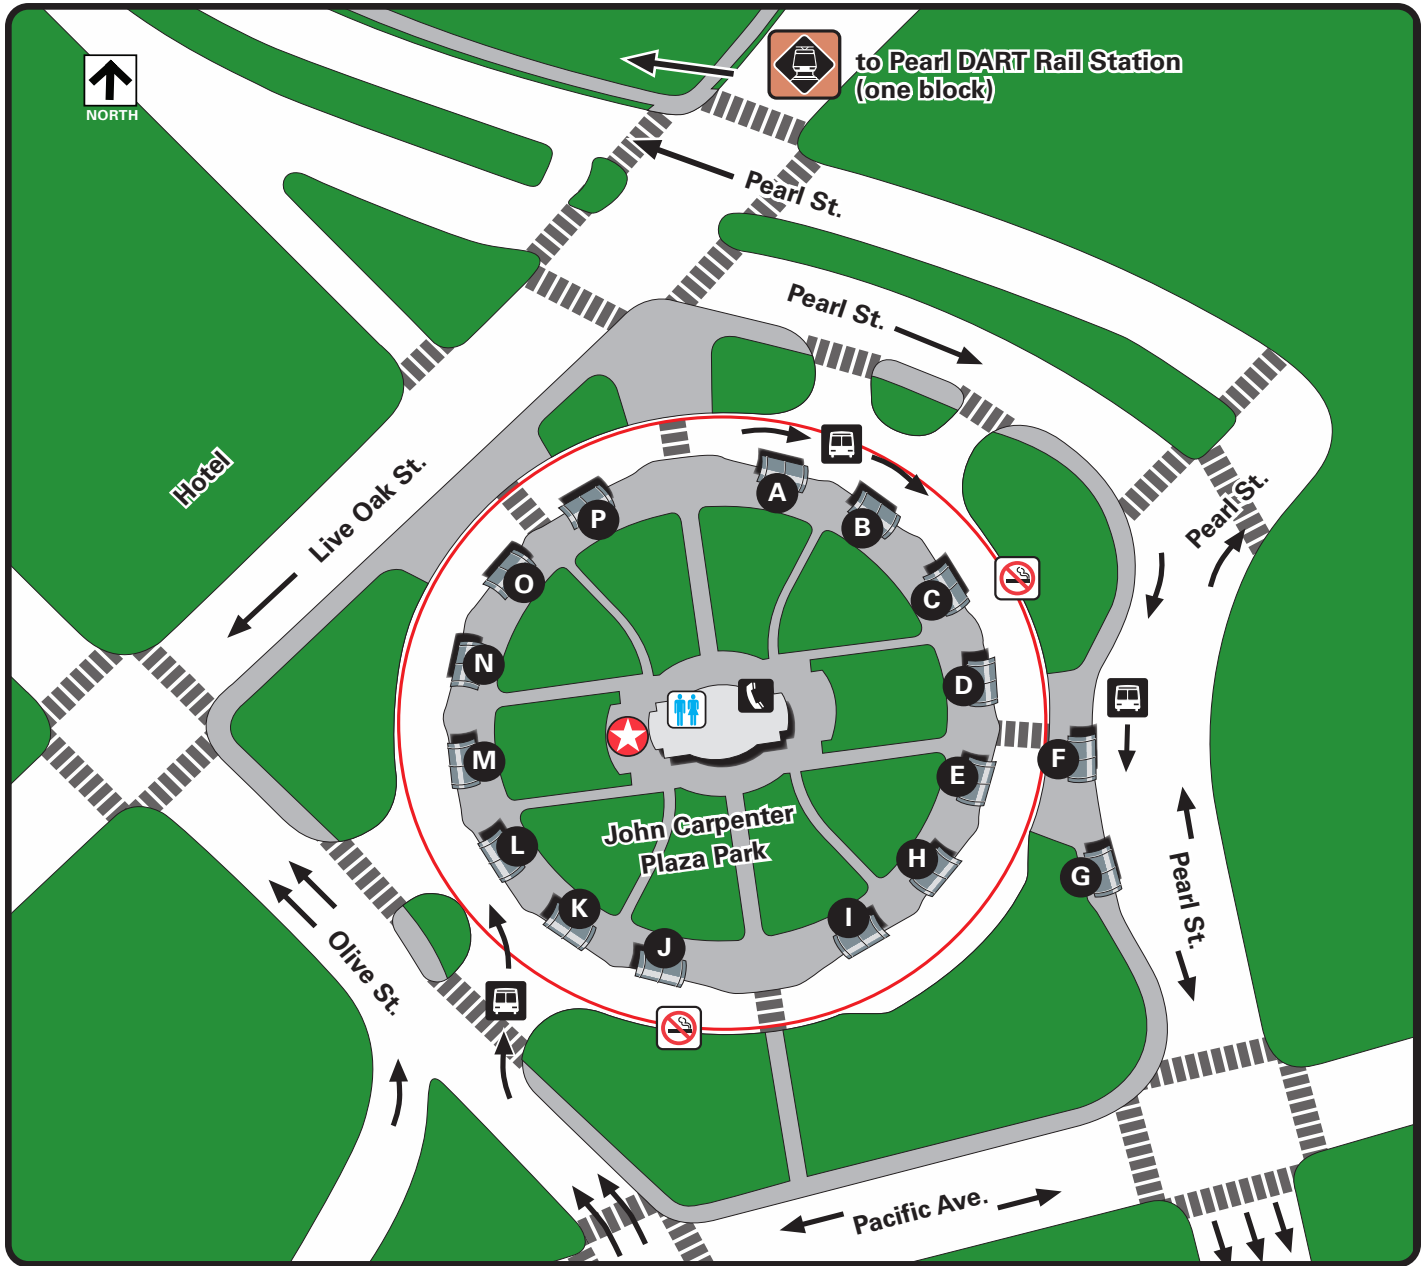

EAST TRANSFER CENTER

Legend

- You are here
- Restrooms
- Rail Station Platform
- Phone
- Bus Departures
- Pedestrian Crosswalk
- No Smoking Areas (Outlined in RED)

Where to Board Bus

- A** 1 SWMD Parkland Station
- B** 1 Samoa & Bexar
- C** 102
- D** 105
- E** 230
- F G** Out of Service
- H** 3
- I J K L** For Future Use
- M** 237
- N** 109
- O** 45
- P** 47

Information

Download the App

**See Something?
Say Something.**

Text **214-256-1819**
or
call **214-928-6300**