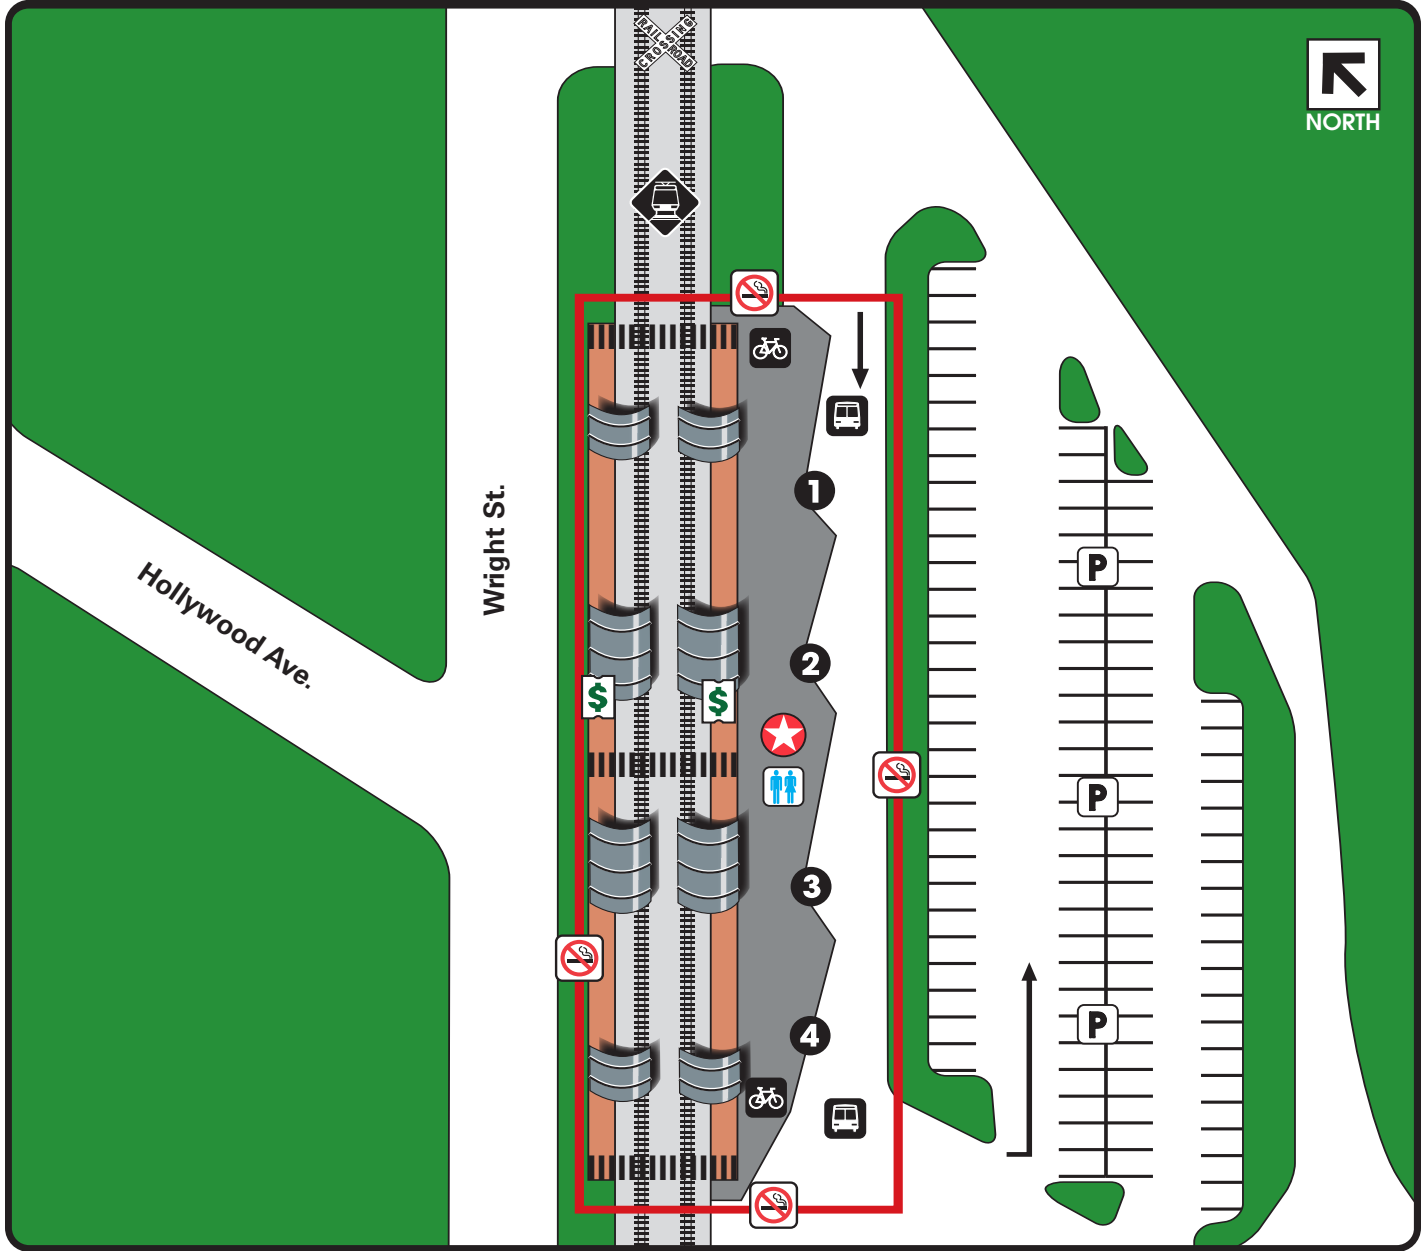

HAMPTON STATION

Legend

- You are here
- Restrooms
- Rail Station Platform
- Bus Departures
- Ticket Vending Machine
- Parking
- Bicycle Parking
- Pedestrian Crosswalk
- Railroad Crossing
- No Smoking Areas (Outlined in RED)

Where to Board Bus

- 1 101 SWMD/Parkland
- 2 101 Wheatland & Old Hickory
- 3 For Future Use
- 4 Rail Disruption Shuttle, Paratransit

Information

TWO GREAT WAYS TO PAY & SAVE!

GoPass®

TAP CARD MOBILE APP

Download the app
DART Say Something
 No smartphone? Text 214-256-1819