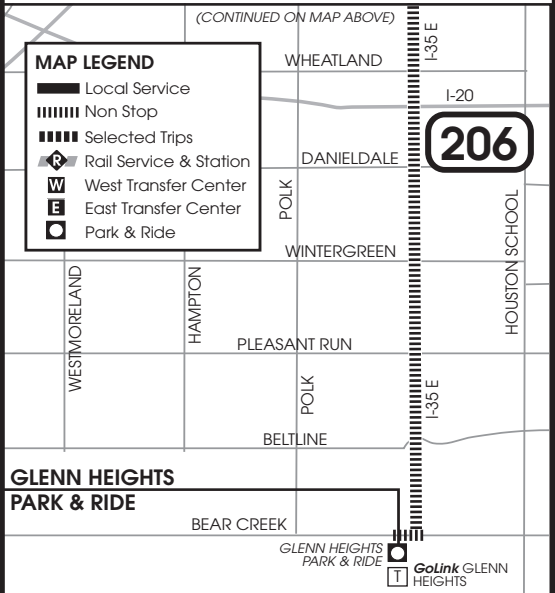

(PART OF MAP DELETED FOR NON-STOP SERVICE ON I-35E)

(CONTINUED ON MAP ABOVE)

MAP LEGEND

- Local Service
- Non Stop
- Selected Trips
- Rail Service & Station
- West Transfer Center
- East Transfer Center
- Park & Ride

GoLink GLENN HEIGHTS