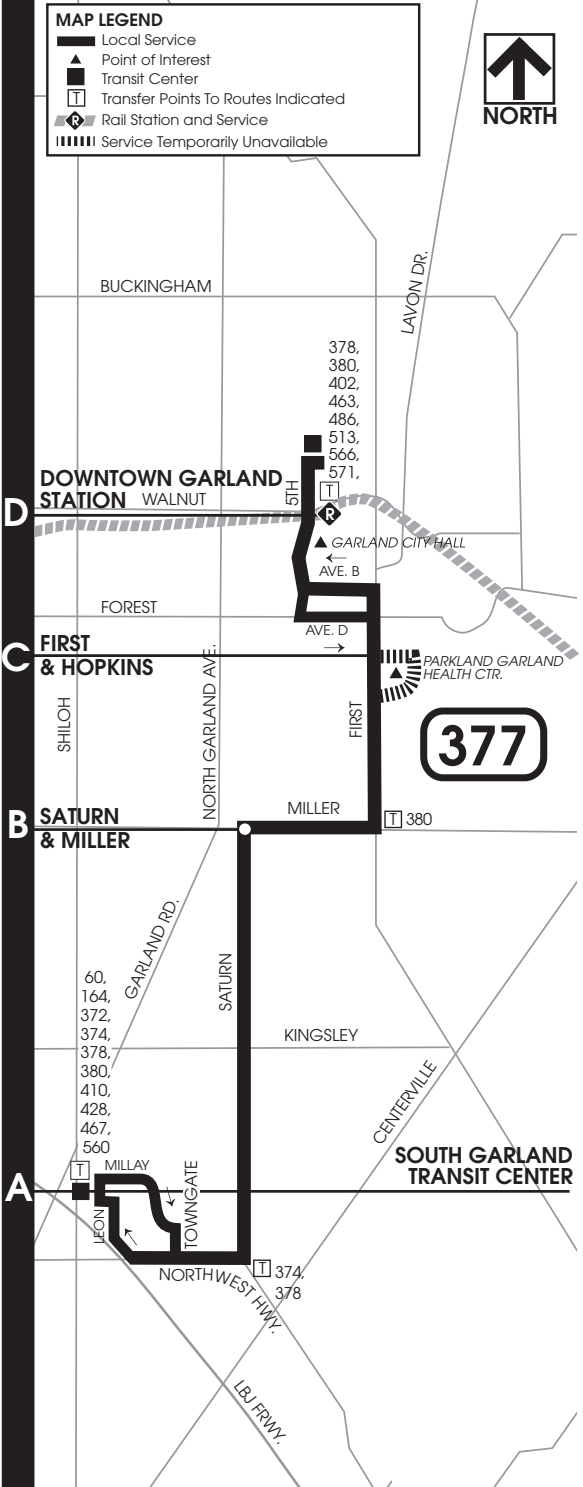

MAP LEGEND

- Local Service
- Point of Interest
- Transit Center
- Transfer Points To Routes Indicated
- Rail Station and Service
- Service Temporarily Unavailable

BUCKINGHAM

LAVON DR.

378,
380,
402,
463,
486,
513,
566,
571,

D
DOWNTOWN GARLAND STATION WALNUT

5TH

▲ GARLAND CITY HALL
← AVE. B

FOREST

C
FIRST & HOPKINS

AVE. D

→

▲ PARKLAND GARLAND HEALTH CTR.

SATURN

KINGSLEY

60,
164,
372,
374,
378,
380,
410,
428,
467,
560

CENTERVILLE

SOUTH GARLAND TRANSIT CENTER

A

MILLAY
LEON

TOWNGATE

NORTHWEST HWY. T 374, 378

LBJ FRWY.