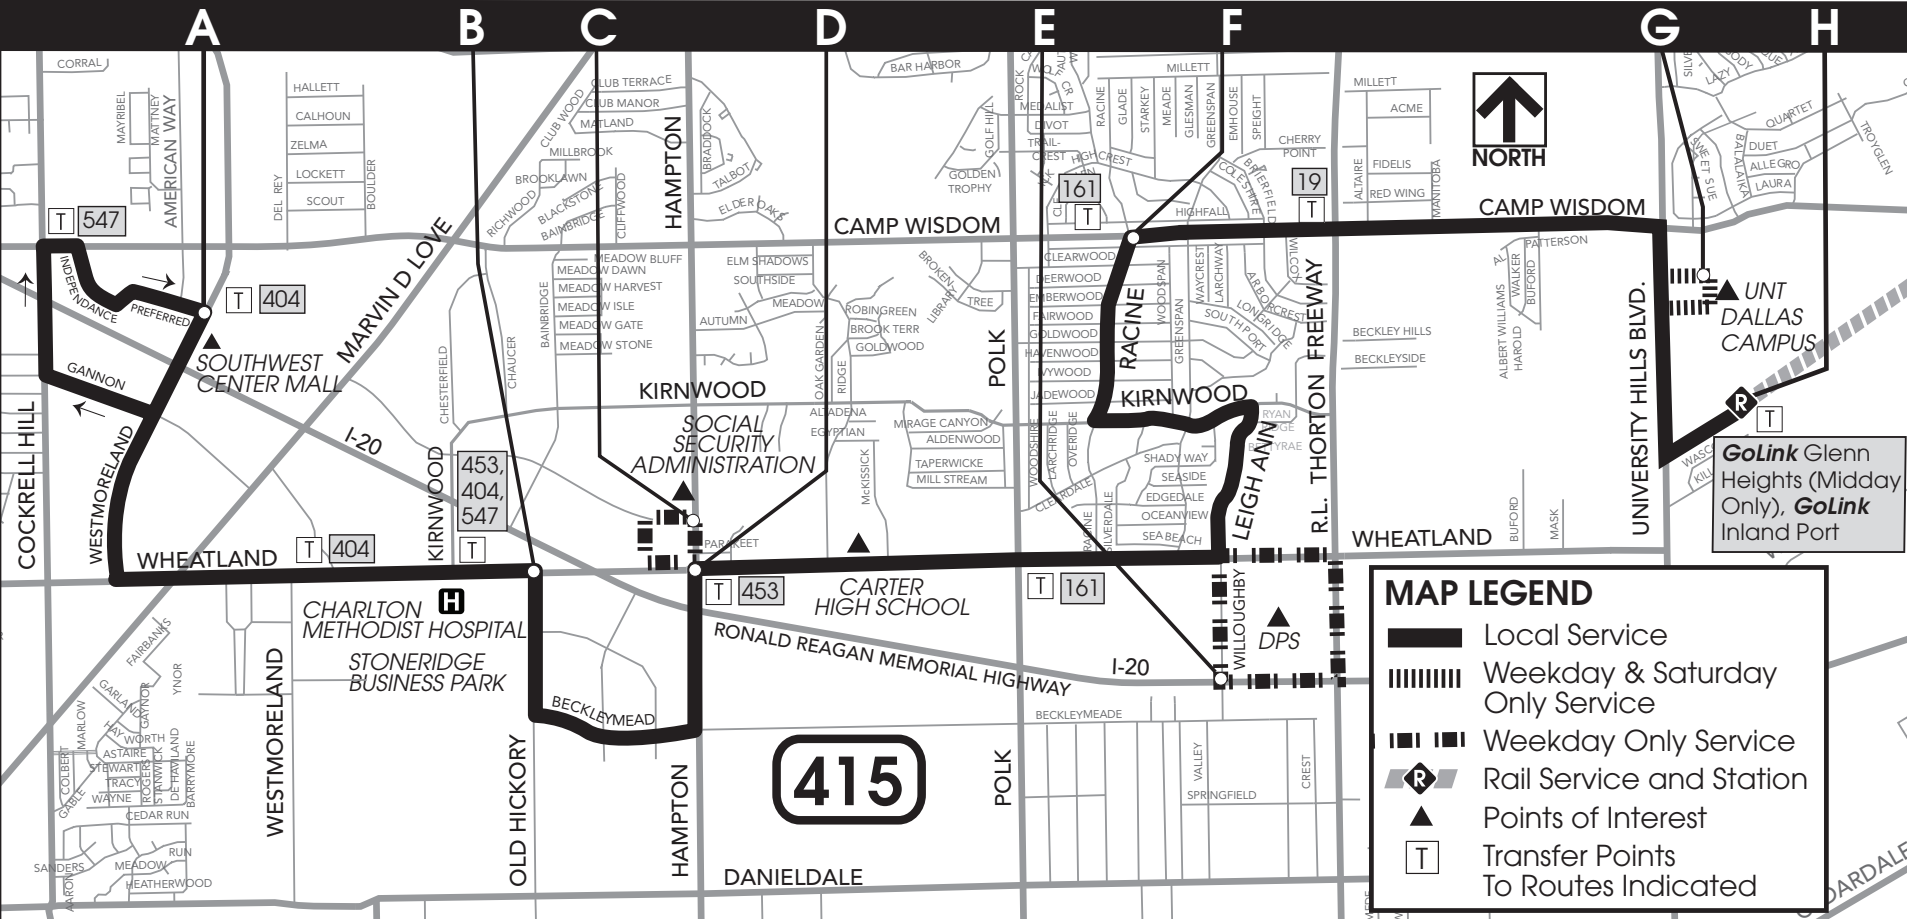

WESTMORELAND & PREFERRED

WHEATLAND & OLD HICKORY

CLIFF CREEK CROSSING & HAMPTON

WHEATLAND & HAMPTON

LBJ. FREEWAY & WILLOUGHBY

CAMP WISDOM & RACINE

UNT DALLAS CAMPUS

UNT DALLAS STATION

CAMP WISDOM

GoLink Glenn Heights (Midday Only), **GoLink** Inland Port

MAP LEGEND

-  Local Service
-  Weekday & Saturday Only Service
-  Weekday Only Service
-  Rail Service and Station
-  Points of Interest
-  Transfer Points To Routes Indicated

CHARLTON METHODIST HOSPITAL
STONERIDGE BUSINESS PARK

SOUTHWEST CENTER MALL

CAMP WISDOM

GoLink Glenn Heights (Midday Only), **GoLink** Inland Port

MAP LEGEND

-  Local Service
-  Weekday & Saturday Only Service
-  Weekday Only Service
-  Rail Service and Station
-  Points of Interest
-  Transfer Points To Routes Indicated