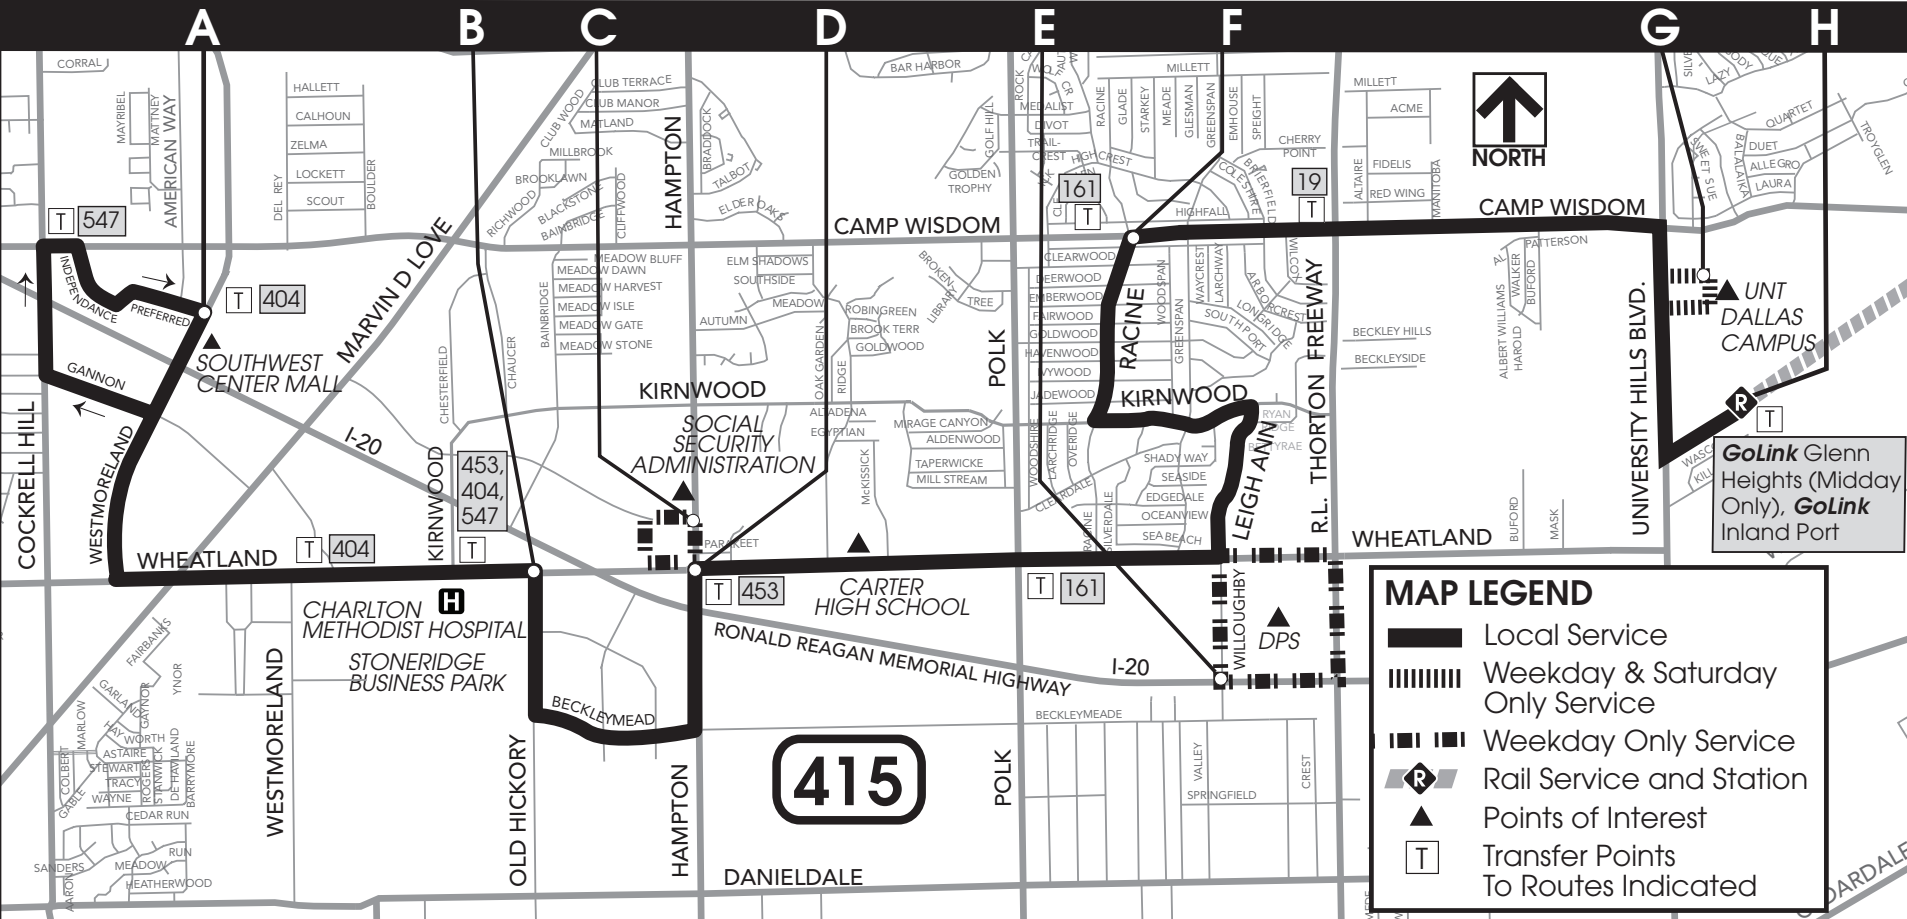

CAMP WISDOM

GoLink Glenn Heights (Midday Only), **GoLink** Inland Port

MAP LEGEND

-  Local Service
-  Weekday & Saturday Only Service
-  Weekday Only Service
-  Rail Service and Station
-  Points of Interest
-  Transfer Points To Routes Indicated

CHARLTON METHODIST HOSPITAL
STONERIDGE BUSINESS PARK

SOUTHWEST CENTER MALL

CAMP WISDOM

GoLink Glenn Heights (Midday Only), **GoLink** Inland Port

MAP LEGEND

-  Local Service
-  Weekday & Saturday Only Service
-  Weekday Only Service
-  Rail Service and Station
-  Points of Interest
-  Transfer Points To Routes Indicated