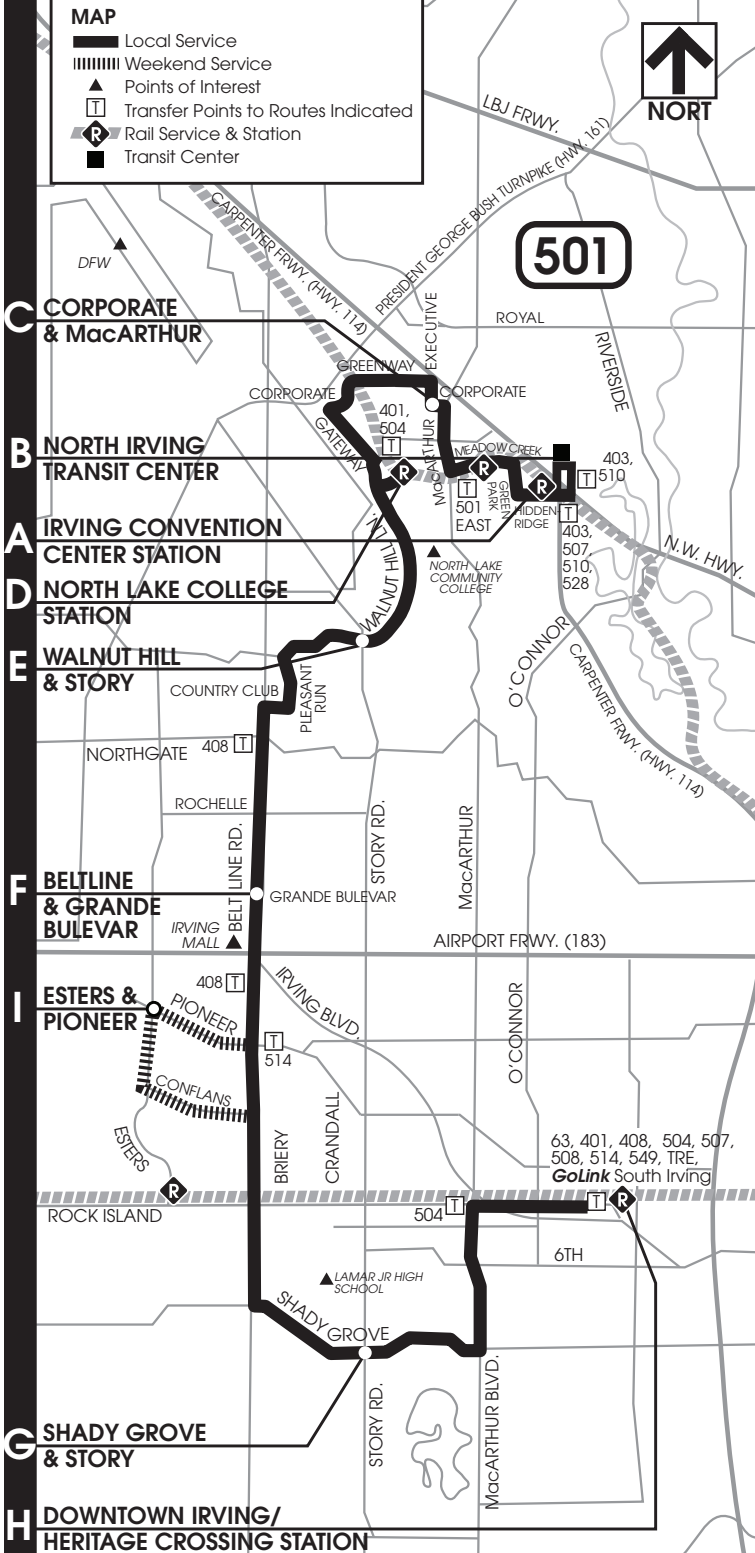

MAP

-  Local Service
-  Weekend Service
-  Points of Interest
-  Transfer Points to Routes Indicated
-  Rail Service & Station
-  Transit Center

501

C
B
A
D
E
F
I
G
H

CORPORATE & MacARTHUR

NORTH IRVING TRANSIT CENTER

IRVING CONVENTION CENTER STATION

NORTH LAKE COLLEGE STATION

WALNUT HILL & STORY

BELTLINE & GRANDE BULEVAR

ESTERS & PIONEER

SHADY GROVE & STORY

DOWNTOWN IRVING/ HERITAGE CROSSING STATION

501

63, 401, 408, 504, 507, 508, 514, 549, TRE, **GoLink** South Irving