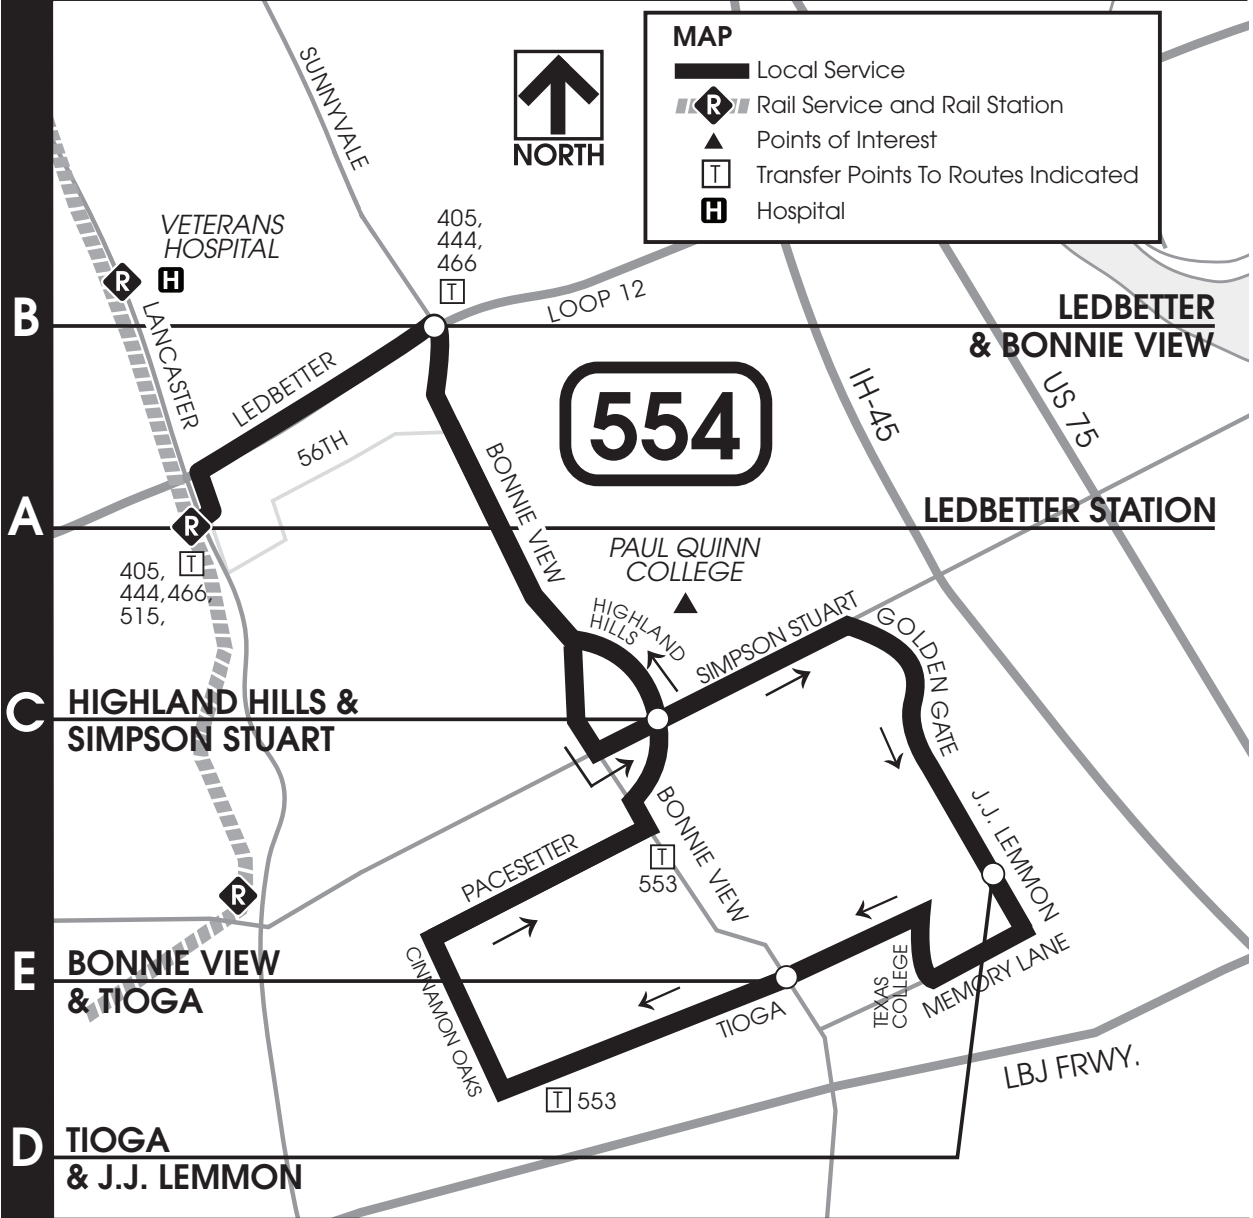

MAP

-  Local Service
-  Rail Service and Rail Station
-  Points of Interest
-  Transfer Points To Routes Indicated
-  Hospital

B

A

C

E

D

VETERANS HOSPITAL

LANCASTER

LEDBETTER

LOOP 12

554

IH-45

LEDBETTER & BONNIE VIEW

US 75

LEDBETTER STATION

MEMORY LANE

T 553

LBJ FRWY.

405, 444, 466

405, 444, 466, 515,