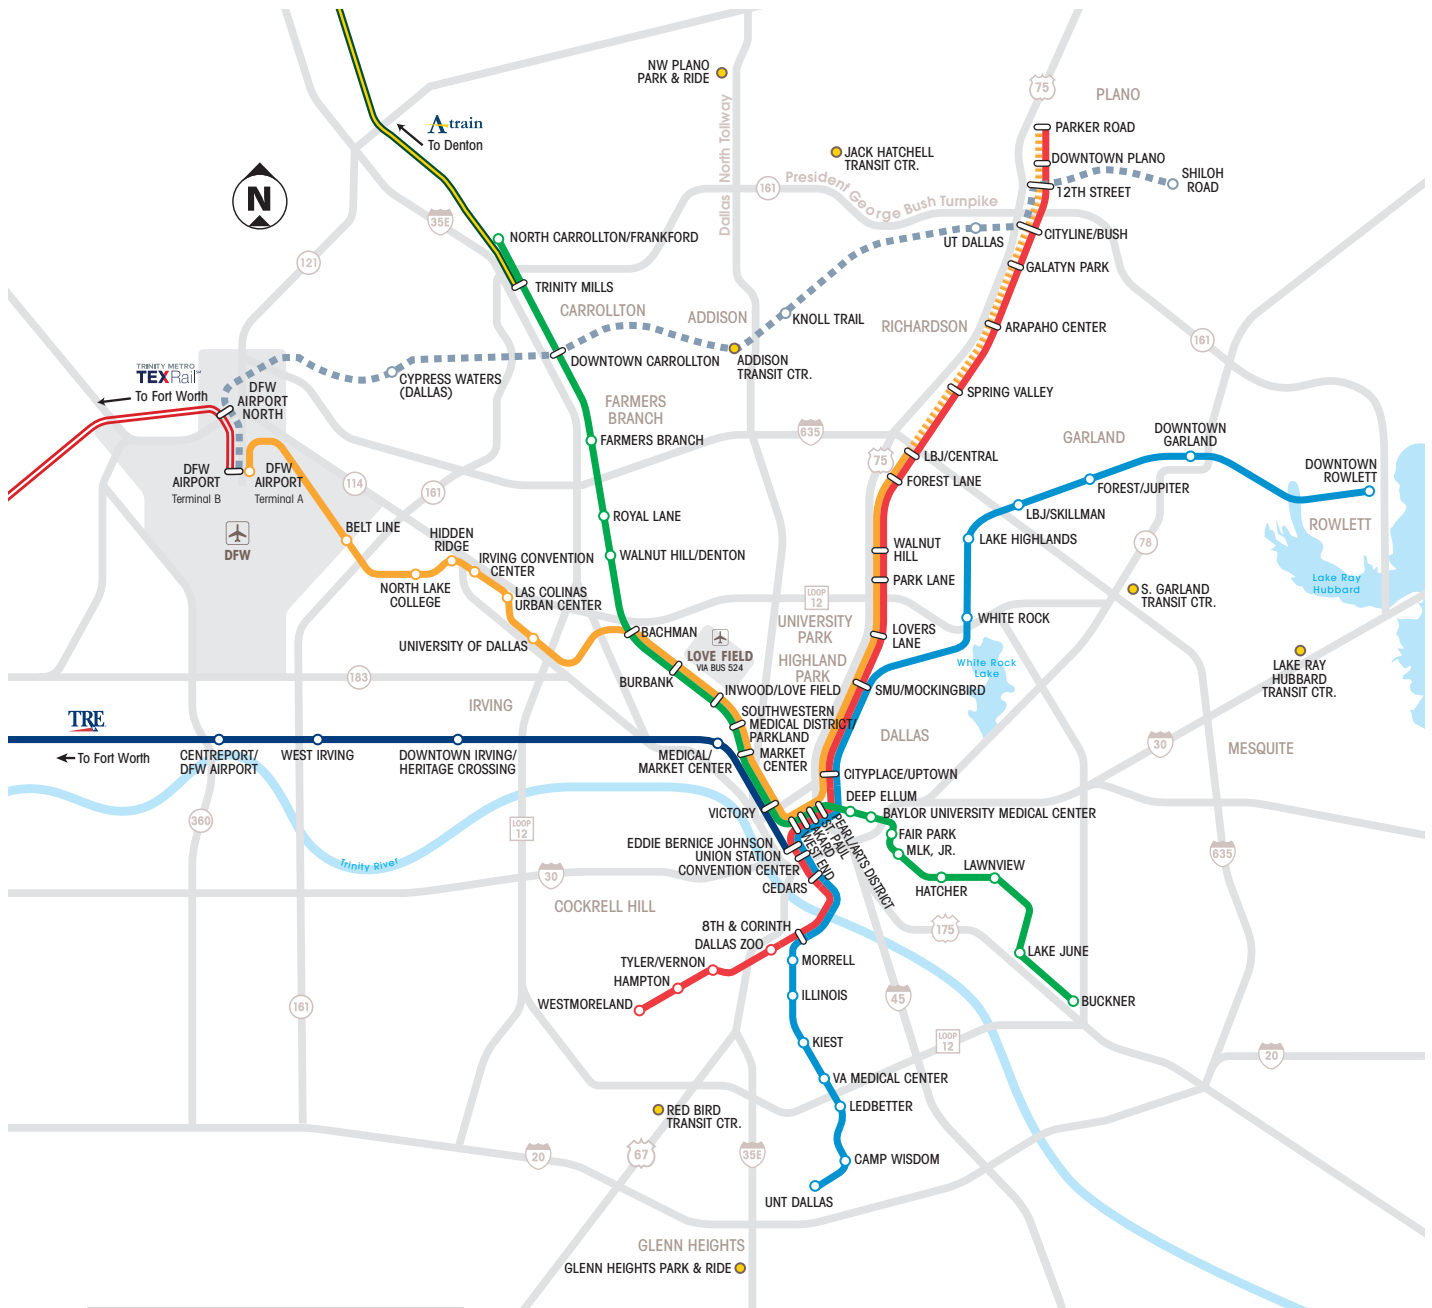

DART Current and Future Rail Services

Map Legend

- Blue Line
- Red Line
- Green Line
- Orange Line
- Orange Line Weekdays Peak Only
- Trinity Railway Express (No Sunday Service)
- TEXRail (Trinity Metro)
- A-Train (DCTA)
- M-Line Trolley
- Dallas Streetcar
- Transit Center or Park & Ride

Future Services

- DESIGN/CONSTRUCTION UNDERWAY**
 - Silver Line (2024)
- PLANNING/DESIGN UNDERWAY**
 - D2 Subway (Inset Map)