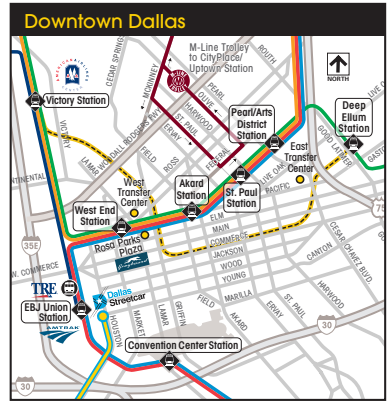

DART Current and Future Rail Services

Map Legend

- Blue Line
- Red Line
- Green Line
- Orange Line
- Orange Line Weekdays Peak Only
- Trinity Railway Express (No Sunday Service)
- TEXRail (Trinity Metro)
- A-Train (DCTA)
- M-Line Trolley
- Dallas Streetcar
- Transit Center or Park & Ride

Future Services

- DESIGN/CONSTRUCTION UNDERWAY**
 - Silver Line (2024)
- PLANNING/DESIGN UNDERWAY**
 - D2 Subway (Inset Map)